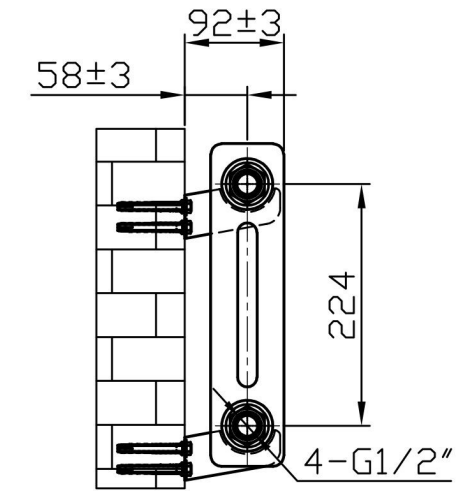

Imperia 2 Column Horizontal 300 x 1145mm. Painted

Technical Drawing

Unit: mm

Eastbrook

Eastbrook Road, Gloucester GL4 3DB

Technical Helpline : 01452 317890

Mon - Fri / 8am - 5pm

Email : technical@eastbrookco.com