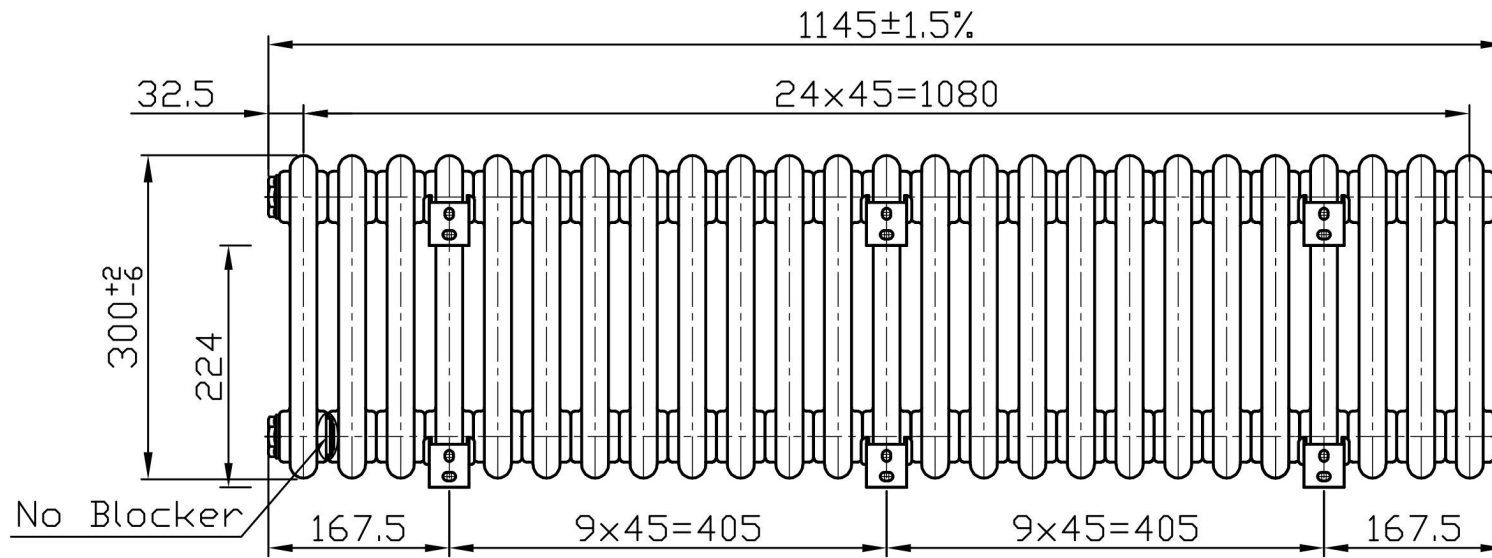

Imperia 2 Column Horizontal 300 x 1145mm. Painted

Technical Drawing

Unit: mm

Eastbrook

Eastbrook Road, Gloucester GL4 3DB

Technical Helpline : 01452 317890

Mon - Fri / 8am - 5pm

Email : technical@eastbrookco.com