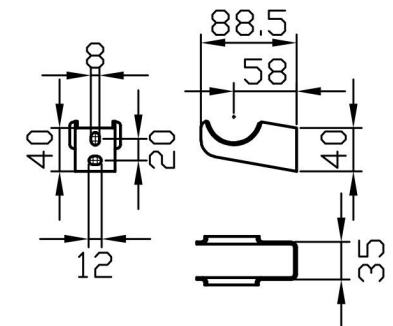

# Imperia 2 Column Horizontal 300 x 1145mm. Painted

## Technical Drawing

Unit: mm

**Eastbrook** 

Eastbrook Road, Gloucester GL4 3DB

Technical Helpline : 01452 317890

Mon - Fri / 8am - 5pm

Email : [technical@eastbrookco.com](mailto:technical@eastbrookco.com)