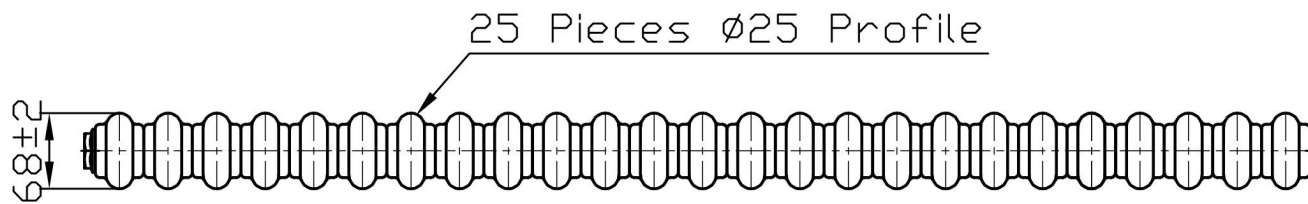

Imperia 2 Column Horizontal 300 x 1145mm. Painted

Technical Drawing

Unit: mm

Eastbrook

Eastbrook Road, Gloucester GL4 3DB

Technical Helpline : 01452 317890

Mon - Fri / 8am - 5pm

Email : technical@eastbrookco.com